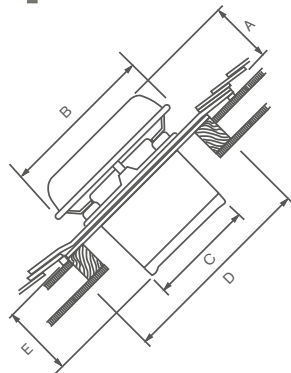

CD

Pitched roof fans

Pitched Roof Fan Kit Specification Components - For Full Kit

Size	Fan	Window Spacer	Weather Terminal	Wall Fixing Plate
6" Pitched Roof Kit	CD6	WS9	WT6	WFP6
9" Pitched Roof Kit	CD9	WS9	WT9	WFP9
12" Pitched Roof Kit	CD12	WS12	WT12	WFP12

	6"	9"	12"
A	170	180	185
B	360	425	506
C	272	342	420
D	400	475	550
E	160	158	167
Trimmed	320	385	450
Opening	x	x	x
Size	320	385	450

Weathering supplied by others.

Models, control options and key data

*Sound pressure level measured @ 3 metres **See components table above Note: figures are extract only