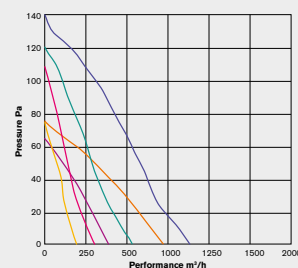

Performance

Key
CD6 Extract
CD6 Supply
CD9 Extract
CD9 Supply
CD12 Extract
CD12 Supply