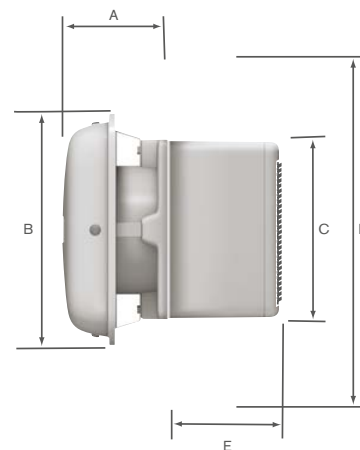

CD

Pitched roof fans

Pitched Roof Fan Kit Specification Components - For Full Kit

Size	Fan	Window Spacer	Weather Terminal	Wall Fixing Plate
6" Pitched Roof Kit	CD6	WS9	WT6	WFP6
9" Pitched Roof Kit	CD9	WS9	WT9	WFP9
12" Pitched Roof Kit	CD12	WS12	WT12	WFP12

Features and benefits

- Reversible supply or extract, variable speed operation
- Thermo-actuated backdraught shutters ensures silent operation and positive closure when fan is off
- Choice of controllers, remote and integral sensors
- 6", 9" and 12" models available

	6"	9"	12"
A	170	180	185
B	360	425	506
C	272	342	420
D	400	475	550
E	160	158	167
Trimmed	320	385	450
Opening	x	x	x
Size	320	385	450

Weathering supplied by others.

Models, control options and key data

*Sound pressure level measured @ 3 metres **See components table above Note: figures are extract only