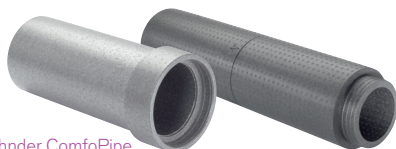

# Zehnder ComfoPipe & Zehnder ComfoPipe Plus

*Airtight, rigid ducting system*

## Features and benefits

- For use on intake and exhaust air ports
- Polypropylene construction provides good thermal insulation and minimises heat losses and gains
- Available in 15mm and 43mm pipe wall thicknesses for airtight and Passive House constructions
- Friction fit, robust components with an airtight seal remove the need for additional sealants
- Closed cell, vapour tight material

<b>Zehnder ComfoPipe – length 500mm</b>	<b>Zehnder ComfoPipe – length 1000mm</b>	<b>Zehnder ComfoPipe Plus – length 1000mm</b>
125 Ø 155/125mm 150 Ø 180/150mm 180 Ø 210/180mm	990 328 671 990 328 640 990 328 650	125 Ø 155/125mm 150 Ø 180/150mm 180 Ø 210/180mm 990 328 672 990 328 641 990 328 651 160 Ø 246/160mm 200 Ø 286/200mm 990 328 700 990 328 720
 <p><i>Includes connection sleeve</i></p>	 <p><i>Includes connection sleeve</i></p>	 <p><i>With integral connector</i></p>
<b>Zehnder ComfoPipe – 45° bend</b>	<b>Zehnder ComfoPipe – 90° bend</b>	<b>Zehnder ComfoPipe Plus – 45° bend</b>
125 Ø 155/125mm 150 Ø 180/150mm 180 Ø 210/180mm	990 328 674 990 328 642 990 328 652	125 Ø 155/125mm 150 Ø 180/150mm 180 Ø 210/180mm 990 328 673 990 328 643 990 328 653 160 Ø 246/160mm 200 Ø 286/200mm 990 328 701 990 328 721
 <p><i>Includes connection sleeve</i></p>	 <p><i>Includes connection sleeve</i></p>	 <p><i>With integral connector</i></p>
<b>Zehnder ComfoPipe connection sleeve</b>	<b>Zehnder ComfoPipe Plus connector</b>	<b>Reducer – aluminium</b>
For Ø 125 For Ø 150 For Ø 180	990 328 675 990 328 644 990 328 654 160 Ø 286/246mm 200 Ø 326/286mm	990 328 702 990 328 722 Ø 180mm to Ø 150mm 990 328 662
		