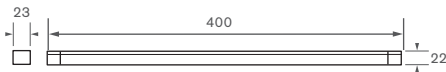

S Vent

Slotvent

Simple to install and available in a wide range of performance and colour options, the S Vent is the most popular choice for passive ventilation provision in both new build and refurbishment projects

Physical specification

All measurements in millimetres unless otherwise indicated

3000S

4000S

6000S

Features and benefits

- Up to 4200mm² equivalent area
- Selection of control options
- Upward and downward air deflection options
- Widely specified within the social sector
- Suitable for installation with sleeves that help improve window integrity

Sleeve

An optional sleeve is available for bridging the window frame across the rout. Its use encloses the passage of air between the inner and outer frame sections improving the overall integrity of the window.

Sleeve model	Width (mm)	Rout (mm)	Box Quantity
SL1.62	62	170 x 17	25
SL1.70	70	170 x 17	25
SL1.75	75	170 x 17	25

Control options and key data

Product Code	Equivalent area (mm²)	Slot height (mm)	Slot size (mm)			Controls	Air Permeability		Watertightness		Airborne Sound Insulation
			Length	Central gap	Length		@ 50 Pa (m³/hr)	@ 50 Pa (l/s)	Pressure @ no leakage (Pa)	Classification	Dn,e,w (dB) Open
3000S	1800	12.5	243			F, B, PC	1	0.27	500	E4	35
	2500	16	265								
4000S	2700	12.5	163	15.5	163	F, B, PC	4	1.11	500	E4	33
	3200	16	175	10	175						
6000S	3400	12.5	243	15.5	243	F, PC	10	2.7	600	E4	32
	4200	16	250	10	250