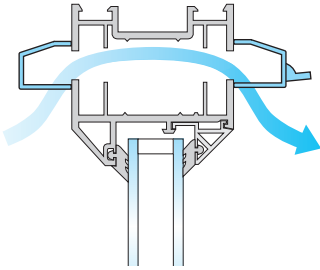

S Vent

Slotvent

Simple to install and available in a wide range of performance and colour options, the S Vent is the most popular choice for passive ventilation provision in both new build and refurbishment projects

Physical specification

All measurements in millimetres unless otherwise indicated