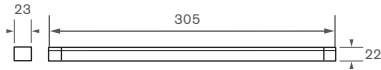

S Vent

Slotvent

Simple to install and available in a wide range of performance and colour options, the S Vent is the most popular choice for passive ventilation provision in both new build and refurbishment projects

Physical specification

All measurements in millimetres unless otherwise indicated

3000S