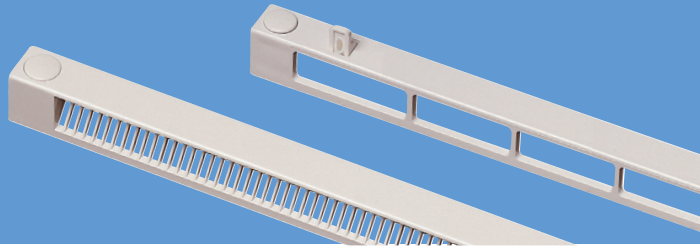

Model and colour options

Product code	Control	Colour code	
3000S	B/F	B	
3000S	B/F	BW	
3000S	B/F	W	
3000S	F	T	
3000S	B	BK	
3000S	B	WIBKO	
3000S	B/F	WIBO	
3000S	B/F	WITO	
3000S*	F	C	
3000S*	F	WIAGO	
3000S*	F	WIBBO	
3000S*	F	WICO	
3000S*	F	WICRO	
3000S*	F	WIGO	
3000S*	F	WISGO	
3000S	PC	W	
4000S	B/F	B	
4000S	B/F	BW	
4000S	B/F	T	
4000S	B/F	W	
4000S*	B/F	C	
4000S	B	BK	
4000S*	F	G	
4000S	B	WIBKO	
4000S	B/F	WIBO	
4000S	B/F	WITO	
4000S	B	BWITO	
4000S	B	BWIBO	

Product code	Control	Colour code	
4000S*	F	WIAGO	
4000S*	F	WIBBO	
4000S*	F	WICO	
4000S*	F	WICRO	
4000S*	F	WIGO	
4000S*	F	WISGO	
4000S	PC	W	
6000S	F	B	
6000S	F	BW	
6000S	F	T	
6000S	F	W	
6000S	F	WIBO	
6000S	PC	W	

Example order:

4000S + Front + colour option White = 4000SFW