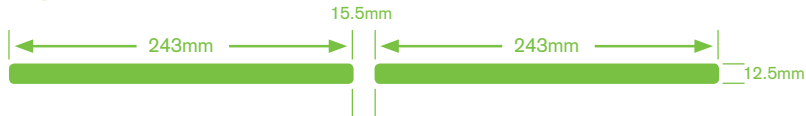

To install: Rout slot (Fig.1/2) screw fix to frame and push fit end caps.

Fig 1: Rout detail

Fig 2: Rout detail

07.03.225

Greenwood
WINDOW VENTS

Greenwood House,
Brookside Avenue,
Rustington,
West Sussex, BN16 3LF
Tel: +44 (0) 1903 771021
Fax: +44 (0) 1903 782398
Web: www.greenwood.co.uk
Email: info@greenwood.co.uk