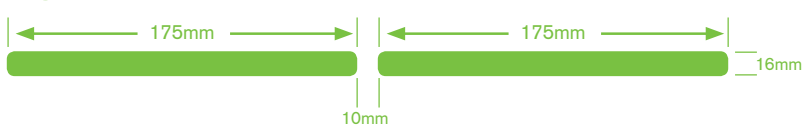

To install: Rout slot (Fig.1/2) screw fix to frame and push fit end caps.

Fig 1: Rout detail

Fig 2: Rout detail

07.03.223

Greenwood
WINDOW VENTS

Greenwood House,
Brookside Avenue,
Rustington,
West Sussex, BN16 3LF
Tel: +44 (0) 1903 771021
Fax: +44 (0) 1903 782398
Web: www.greenwood.co.uk
Email: info@greenwood.co.uk