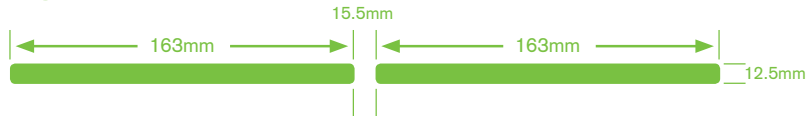

To install: Rout slot (Fig.1/2) screw fix to frame and push fit end caps.

Fig 1: Rout detail

Fig 2: Rout detail

07.03.223

Greenwood
WINDOW VENTS

Greenwood House,
Brookside Avenue,
Rustington,
West Sussex, BN16 3LF
Tel: +44 (0) 1903 771021
Fax: +44 (0) 1903 782398
Web: www.greenwood.co.uk
Email: info@greenwood.co.uk