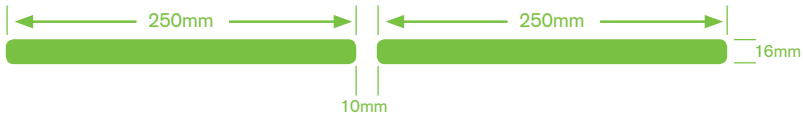

To install: Rout slot (Fig.1/2) screw fix to frame and push fit end caps.

Fig 1: Rout detail

Fig 2: Rout detail

07.03.225

Greenwood
WINDOW VENTS

Greenwood House,
Brookside Avenue,
Rustington,
West Sussex, BN16 3LF
Tel: +44 (0) 1903 771021
Fax: +44 (0) 1903 782398
Web: www.greenwood.co.uk
Email: info@greenwood.co.uk