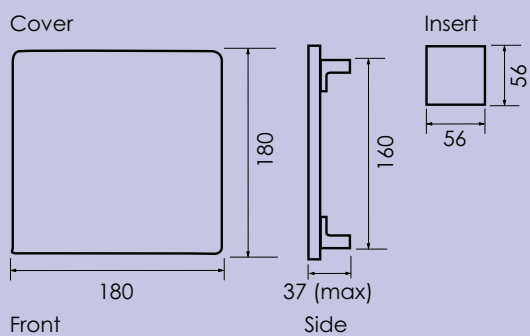

Silent Range

Decorative Covers and Inserts

Interchangeable covers and inserts to change the appearance of the Silent Wall Fan

Dimensions

Decorative Covers

DECCDIS125

Discreet cover and fixing cradle. Sold in multiples of 10.

DECCDEC125

Decorative cover and fixing cradle suitable for use with Contemporary, Feature and Natural inserts. Sold in multiples of 10.

Contemporary Inserts

DECIFS

Four Square.
Sold in multiples of 10.

DECITF